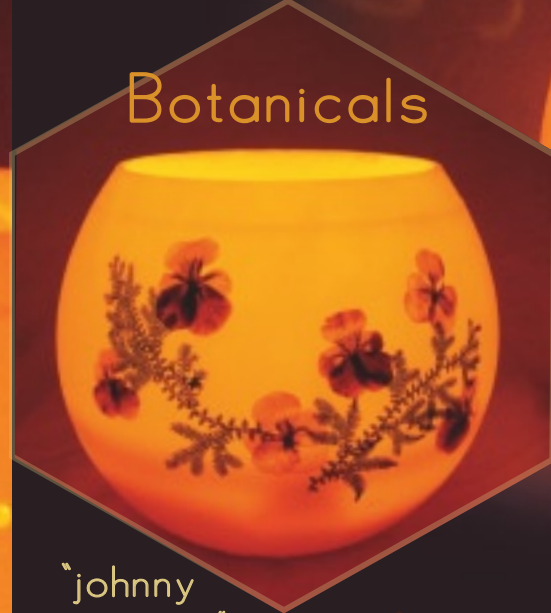

"johnny jump-up"