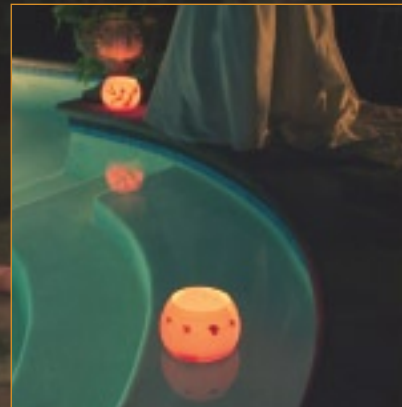

 Bee Natural®

HoneyPot® Luminaries

Illuminate
your Life!™

Honeypot® Luminaries

Honeypot® luminaries are spectacular beeswax globes with natural dried botanicals embedded in the shell.

When back-lit by a candle or low wattage bulb, the florals and the wonderful honey aroma truly reveal the glory of these unique objects.

—Suzie Rephan, owner,
Resourceful Home, Portland ME

Mini Luminaries

- Approximately 2.5 x 2.5 inches
- Comes in a protective beehive patterned gift box
- Includes a glass tea-light receptacle with a tea-light candle and instructions

Mini Honeypot® luminaries may melt around the edges, adding attractive and original character to each individually crafted orb. Carved styles are not available in the mini version.

Honeypot® Luminaries

Perfect for Weddings

“Honeypots helped to create the perfect ambiance for our wedding reception. Their soft amber glow added the exact touch of warmth and coziness that we were looking for!”

—Amy Leavell Bransford