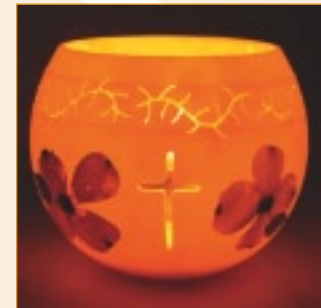

—Suzie Rephan, owner,
Resourceful Home, Portland ME

Mini Luminaries

- Approximately 2.5 x 2.5 inches
- Comes in a protective beehive patterned gift box
- Includes a glass tea-light receptacle with a tea-light candle and instructions

Mini Honeypot® luminaries may melt around the edges, adding attractive and original character to each individually crafted orb. Carved styles are not available in the mini version.

Honeypot® Luminaries

Perfect for Weddings

“Honeypots helped to create the perfect ambiance for our wedding reception. Their soft amber glow added the exact touch of warmth and coziness that we were looking for!”

—Amy Leavell Bransford

Great for Gifts

for Christmas, Easter, Mother's Day, Valentine's Day, Halloween and all the special days in between!

christmas tree

easter dogwood

jack-o-lantern

Carved Luminaries

- Each hand carved with a unique design
- Available in large (approximately 7.5 inches tall by 7.5 inches in diameter) and small (5.5 x 5.5 inches)
- Packaged in a beehive patterned gift box
- Includes a glass votive candle holder, a 100% beeswax candle and instructions