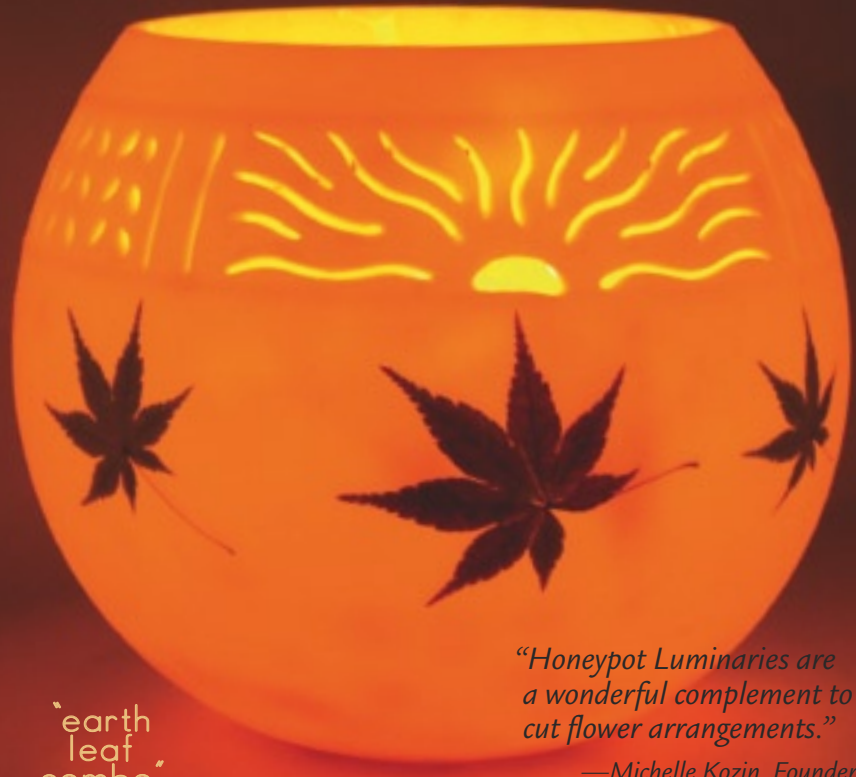

Electric Version

Available in the large HoneyPot® luminary only.

This beautiful table lamp comes with an eight foot cord with inline switch, a fifteen watt candelabra bulb, lamp care instructions and a beehive patterned gift box.

>View more botanical and carved styles at www.beenatural.com

"earth leaf combo"

"HoneyPot Luminaries are a wonderful complement to cut flower arrangements."

—Michelle Kozin, Founder, Organic Weddings

Ornaments

Adorn your tree or wreath and add a natural touch to holiday décor. These glow with the light of a small string bulb (not a candle or candle holder) or work as a potpourri holder.

- Approximately 2.5 x 2.5 inches
- Hangs from a loop of raffia
- Comes in a beehive patterned gift box with instructions